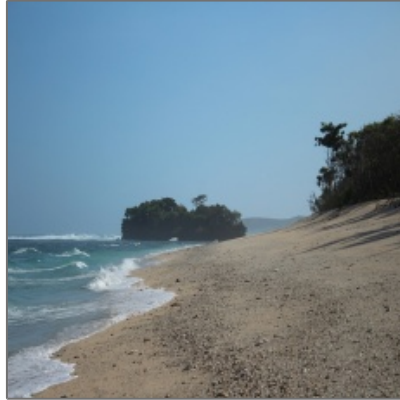

# Stunning land Pantai Gaura, Waikabubak, Sumba

- Waikabubak, Sumba

## Property Description

This stunning plot of land is located near Waikabubak city in the southwest of Sumba Island.

The land is planted with grown coconut palms trees.

This plot is spread out in a breathtaking bay, protected by cliffs on both sides, giving this place complete privacy and uniqueness.