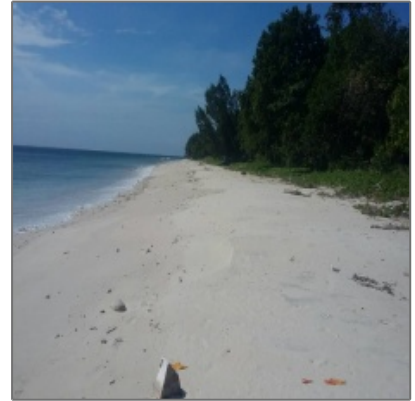

## Property Description

These lands at an unbeatable price are located on white sand beaches with an access road 1 hour drive from Waingapu town on the east of Sumba Island.

Area of lands since 2 hectars or more.